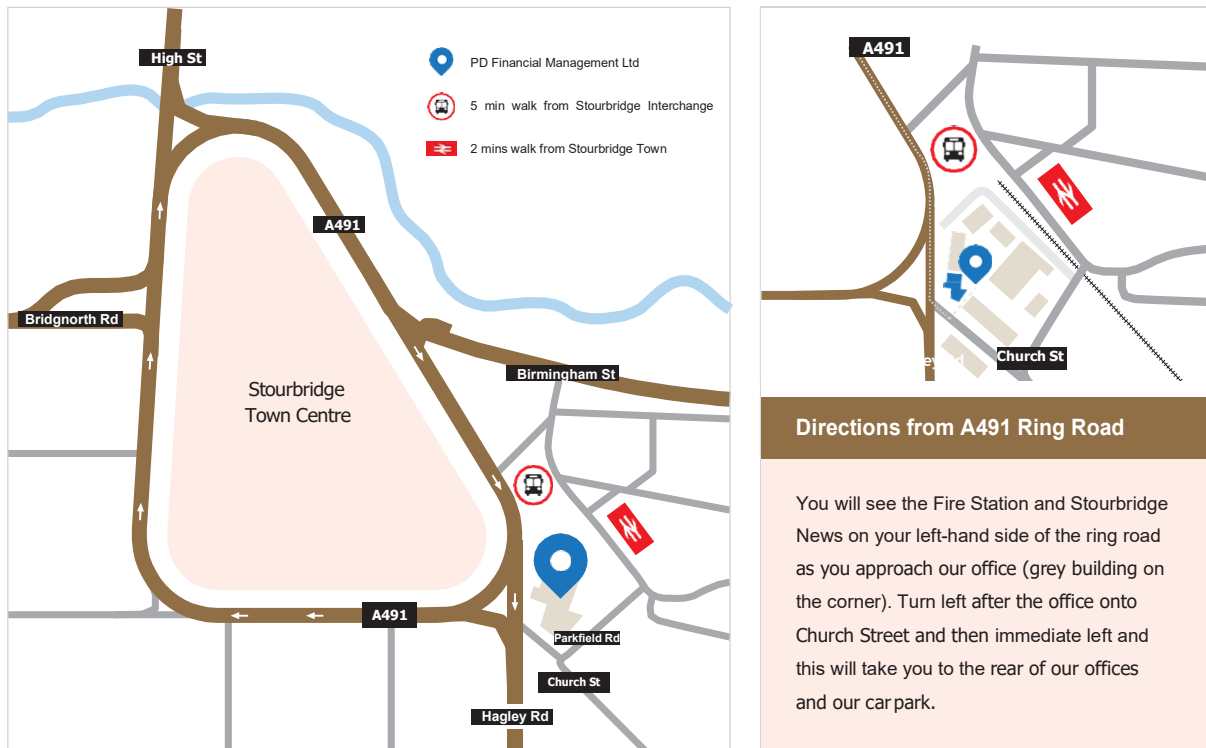

PD

PD FINANCIAL MANAGEMENT

How to find us

You can easily find PD Financial Management Limited just off the Stourbridge Town Centre ring road, adjacent to the Hagley Road junction. Follow the signs for Stourbridge from Junction 3 or 4 of the M5 Motorway. We are located on the corner of Church Street and the A491 Hagley Road, just minutes' walk from the local bus and train stations.

Parking

Limited visitor parking is at the back off the premises, please look out for the opening to the car park between buildings. If parking is unavailable there is on-street parking and pay and display parking nearby.