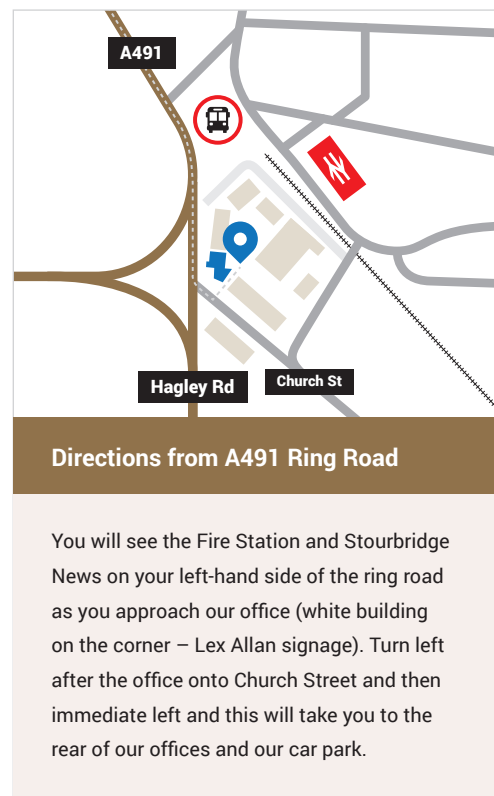

PD

PD FINANCIAL MANAGEMENT

How to find us.

You can easily find PD Financial Management Limited just off the Stourbridge Town Centre ring road, adjacent to the Hagley Road junction. Follow the signs for Stourbridge from Junction 3 or 4 of the M5 Motorway. We are located on the corner of Church Street and the A491 Hagley Road, just minutes walk from the local bus and train stations.

Parking

Limited visitor parking is at the back off the premises, please look out for the opening to the car park between buildings. If parking is unavailable there is on-street parking and pay and display parking nearby.